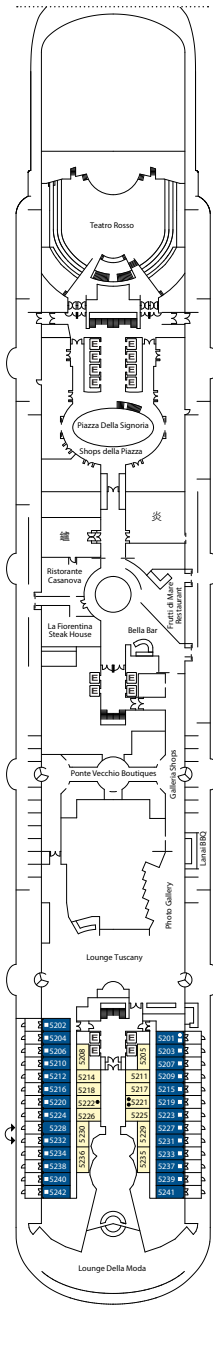

COSTA FIRENZE

Legenda

- ✓ cabins with partially limited view
- single cabins
- H cabins for disabled guests
- ζ interconnecting cabins
- E lift
- * double sofa bed
- 1 upper berth
- single sofa bed
- ▲▲ 2 single beds not convertible into double bed
- ▲ single lower bed

Note: Queen bed is available in all the categories of cabin.
The 3rd and 4th bed are available in all categories.

Cabins

Inside Cabins

Deck 1, Deck 2, Deck 5, Deck 6, Deck 7, Deck 8,
Deck 9, Deck 10, Deck 11, Deck 12, Deck 14

Outside cabins sea view

Deck 1, Deck 2, Deck 6, Deck 7, Deck 9, Deck 10,
Deck 11, Deck 14

Cabin with balcony on the sea

Deck 2, Deck 5, Deck 6, Deck 7, Deck 8, Deck 9,
Deck 10, Deck 11, Deck 12, Deck 14

Suites

DECK 10

DECK 9

DECK 8

DECK 7

DECK 6

DECK 5

DECK 4

DECK 3