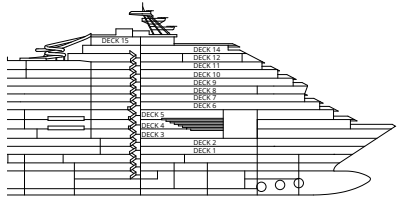

COSTA FIRENZE

Legenda

- ✓ cabins with partially limited view
- single cabins
- H cabins for disabled guests
- ζ interconnecting cabins
- E lift
- * double sofa bed
- 1 upper berth
- single sofa bed
- ▲▲ 2 single beds not convertible into double bed
- ▲ single lower bed

Note: Queen bed is available in all the categories of cabin.
The 3rd and 4th bed are available in all categories.

Cabins

Inside Cabins

Deck 1, Deck 2, Deck 5, Deck 6, Deck 7, Deck 8,
Deck 9, Deck 10, Deck 11, Deck 12, Deck 14