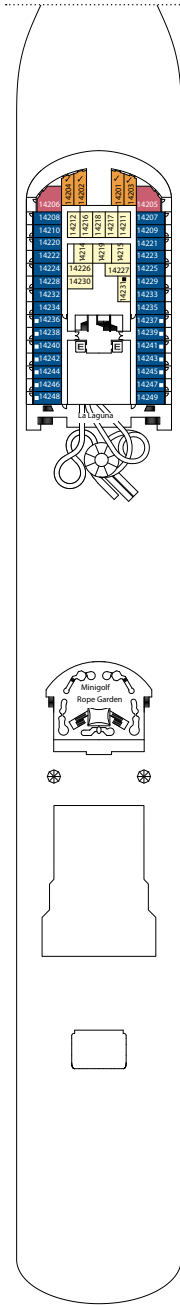

COSTA FIRENZE

Legenda

- ✓ cabins with partially limited view
- single cabins
- H cabins for disabled guests
- ζ interconnecting cabins
- E lift
- double sofa bed
- 1 upper berth
- single sofa bed
- ▲▲ 2 single beds not convertible into double bed
- ▲ single lower bed

Note: Queen bed is available in all the categories of cabin.
The 3rd and 4th bed are available in all categories.

Cabins

Inside Cabins

Deck 1, Deck 2, Deck 5, Deck 6, Deck 7, Deck 8,
Deck 9, Deck 10, Deck 11, Deck 12, Deck 14

Outside cabins sea view

Deck 1, Deck 2, Deck 6, Deck 7, Deck 9, Deck 10,
Deck 11, Deck 14

Cabin with balcony on the sea

Deck 2, Deck 5, Deck 6, Deck 7, Deck 8, Deck 9,
Deck 10, Deck 11, Deck 12, Deck 14

Suites

Mini Suite with balcony on the sea

Deck 6, Deck 7, Deck 8

Suite with balcony on the sea

Deck 7, Deck 9, Deck 11, Deck 14