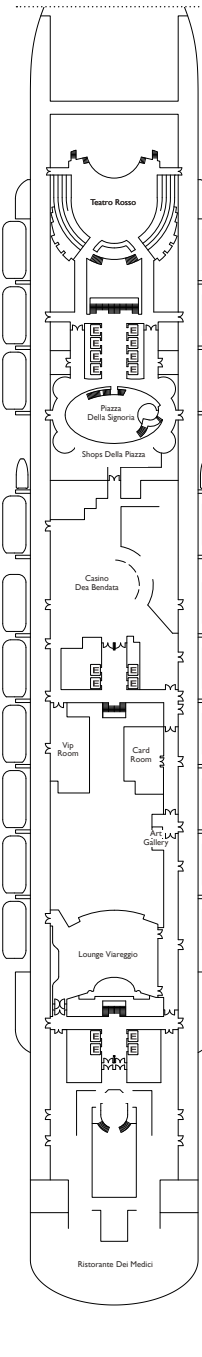

COSTA FIRENZE

Legenda

- ✓ cabins with partially limited view
- single cabins
- H cabins for disabled guests
- ζ interconnecting cabins
- E lift
- * double sofa bed
- 1 upper berth
- single sofa bed
- ▲▲ 2 single beds not convertible into double bed
- ▲ single lower bed

Note: Queen bed is available in all the categories of cabin.
The 3rd and 4th bed are available in all categories.

Cabins

Inside Cabins

Deck 1, Deck 2, Deck 5, Deck 6, Deck 7, Deck 8,
Deck 9, Deck 10, Deck 11, Deck 12, Deck 14

Outside cabins sea view

Deck 1, Deck 2, Deck 6, Deck 7, Deck 9, Deck 10,
Deck 11, Deck 14

Cabin with balcony on the sea

Deck 2, Deck 5, Deck 6, Deck 7, Deck 8, Deck 9,
Deck 10, Deck 11, Deck 12, Deck 14

Suites

DECK 10

DECK 9

DECK 8

DECK 7

DECK 6

DECK 5

DECK 4

DECK 3