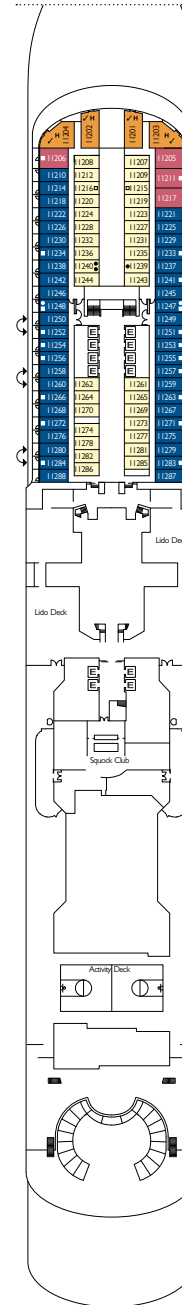

COSTA FIRENZE

Legenda

- ✓ cabins with partially limited view
- single cabins
- H cabins for disabled guests
- ζ interconnecting cabins
- E lift
- double sofa bed
- 1 upper berth
- single sofa bed
- ▲▲ 2 single beds not convertible into double bed
- ▲ single lower bed

Note: Queen bed is available in all the categories of cabin.
The 3rd and 4th bed are available in all categories.

Cabins

Inside Cabins

Deck 1, Deck 2, Deck 5, Deck 6, Deck 7, Deck 8,
Deck 9, Deck 10, Deck 11, Deck 12, Deck 14

Outside cabins sea view

Deck 1, Deck 2, Deck 6, Deck 7, Deck 9, Deck 10,
Deck 11, Deck 14

Cabin with balcony on the sea

Deck 2, Deck 5, Deck 6, Deck 7, Deck 8, Deck 9,
Deck 10, Deck 11, Deck 12, Deck 14

Suites

Mini Suite with balcony on the sea

Deck 6, Deck 7, Deck 8

Suite with balcony on the sea

Deck 7, Deck 9, Deck 11, Deck 14