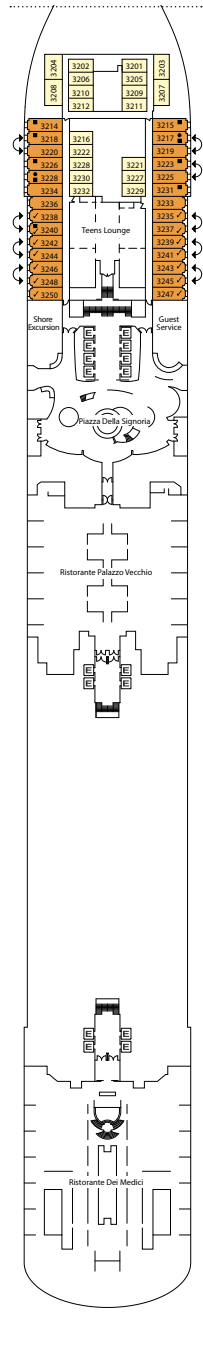

COSTA FIRENZE

Legenda

- ✓ cabins with partially limited view
- single cabins
- H cabins for disabled guests
- ζ interconnecting cabins
- E lift
- * double sofa bed
- 1 upper berth
- single sofa bed
- ▲▲ 2 single beds not convertible into double bed
- ▲ single lower bed

Note: Queen bed is available in all the categories of cabin.
The 3rd and 4th bed are available in all categories.

Cabins

Inside Cabins

Deck 1, Deck 2, Deck 5, Deck 6, Deck 7, Deck 8,
Deck 9, Deck 10, Deck 11, Deck 12, Deck 14

Outside cabins sea view

Deck 1, Deck 2, Deck 6, Deck 7, Deck 9, Deck 10,
Deck 11, Deck 14

Cabin with balcony on the sea

Deck 2, Deck 5, Deck 6, Deck 7, Deck 8, Deck 9,
Deck 10, Deck 11, Deck 12, Deck 14

Suites

DECK 10

DECK 9

DECK 8

DECK 7

DECK 6

DECK 5

DECK 4

DECK 3