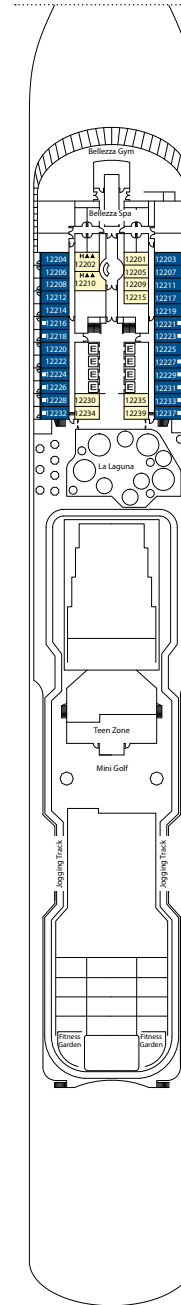

COSTA FIRENZE

Legenda

- ✓ cabins with partially limited view
- single cabins
- H cabins for disabled guests
- ζ interconnecting cabins
- E lift
- double sofa bed
- 1 upper berth
- single sofa bed
- ▲▲ 2 single beds not convertible into double bed
- ▲ single lower bed

Note: Queen bed is available in all the categories of cabin.
The 3rd and 4th bed are available in all categories.

Cabins

Inside Cabins

Deck 1, Deck 2, Deck 5, Deck 6, Deck 7, Deck 8,
Deck 9, Deck 10, Deck 11, Deck 12, Deck 14

Outside cabins sea view

Deck 1, Deck 2, Deck 6, Deck 7, Deck 9, Deck 10,
Deck 11, Deck 14

Cabin with balcony on the sea

Deck 2, Deck 5, Deck 6, Deck 7, Deck 8, Deck 9,
Deck 10, Deck 11, Deck 12, Deck 14

Suites

Mini Suite with balcony on the sea

Deck 6, Deck 7, Deck 8

Suite with balcony on the sea

Deck 7, Deck 9, Deck 11, Deck 14