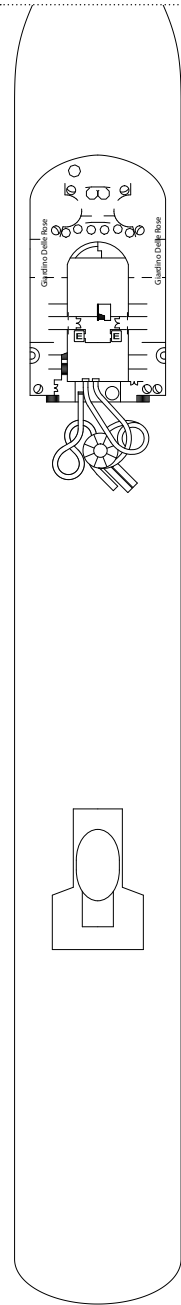

Suite with balcony on the sea

Deck 7, Deck 9, Deck 11, Deck 14